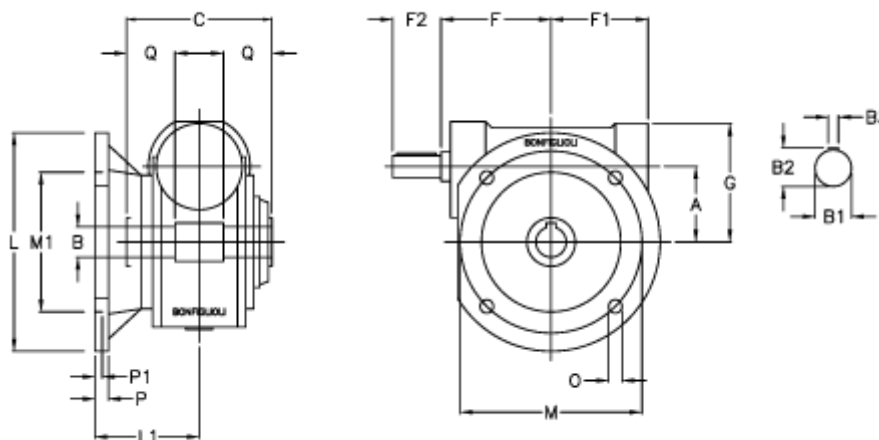

Article number: 3901185040500

Description: Worm gear with solid input shaft
VF 185FC-40-HS

Measures

a	= 185.4	F1 = 205	P = 22
B	= 60	F2 = 70	P1 = 13
B1	= 40	g = 267	Q = 65.0
B2	= 43	L = 400	
B3	= 12	L1 = 155.5	
C	= 190	m = 350	
Description	= VF 185FC-xx-HS	M1 = 280	
F	= 214.5	O = 22	